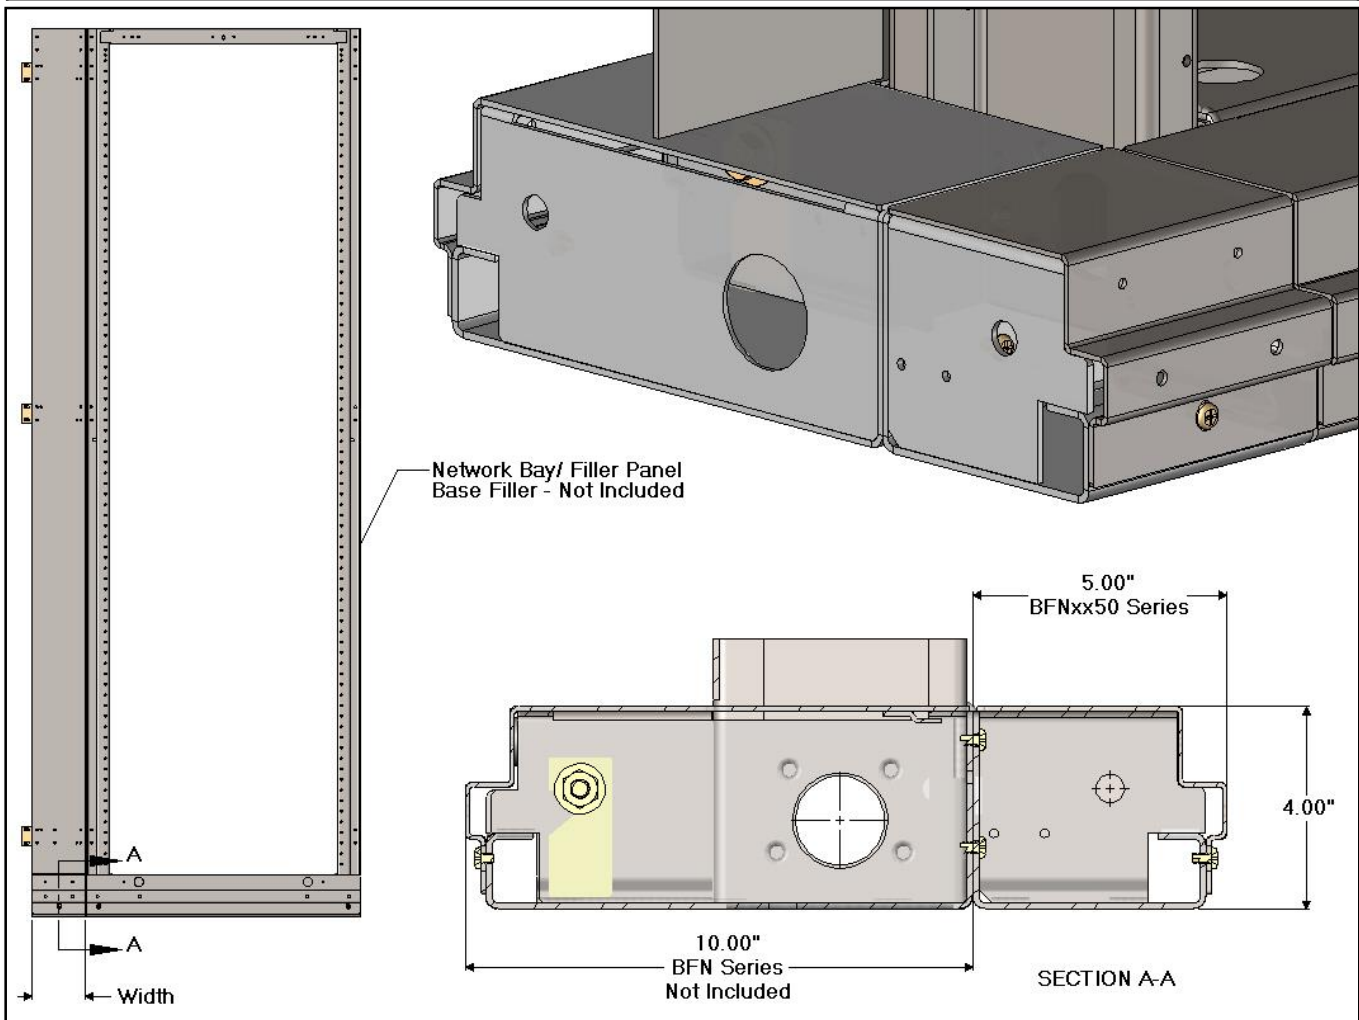

BFNxx50 Series - Network Bay Base Filler Extension

BFNxx50 Series Network Bay Base Filler Extension	
CSF P/N#	Width
BFN2550xx	2.50"
BFN5050xx	5.00"

Notes:

- Kit includes all Mounting Hardware.
- Network Bay - Not Included
- BFN Series [Base Filler] - Not Included
- Filler Panel - Not Included
- Other sizes and finishes available upon request.